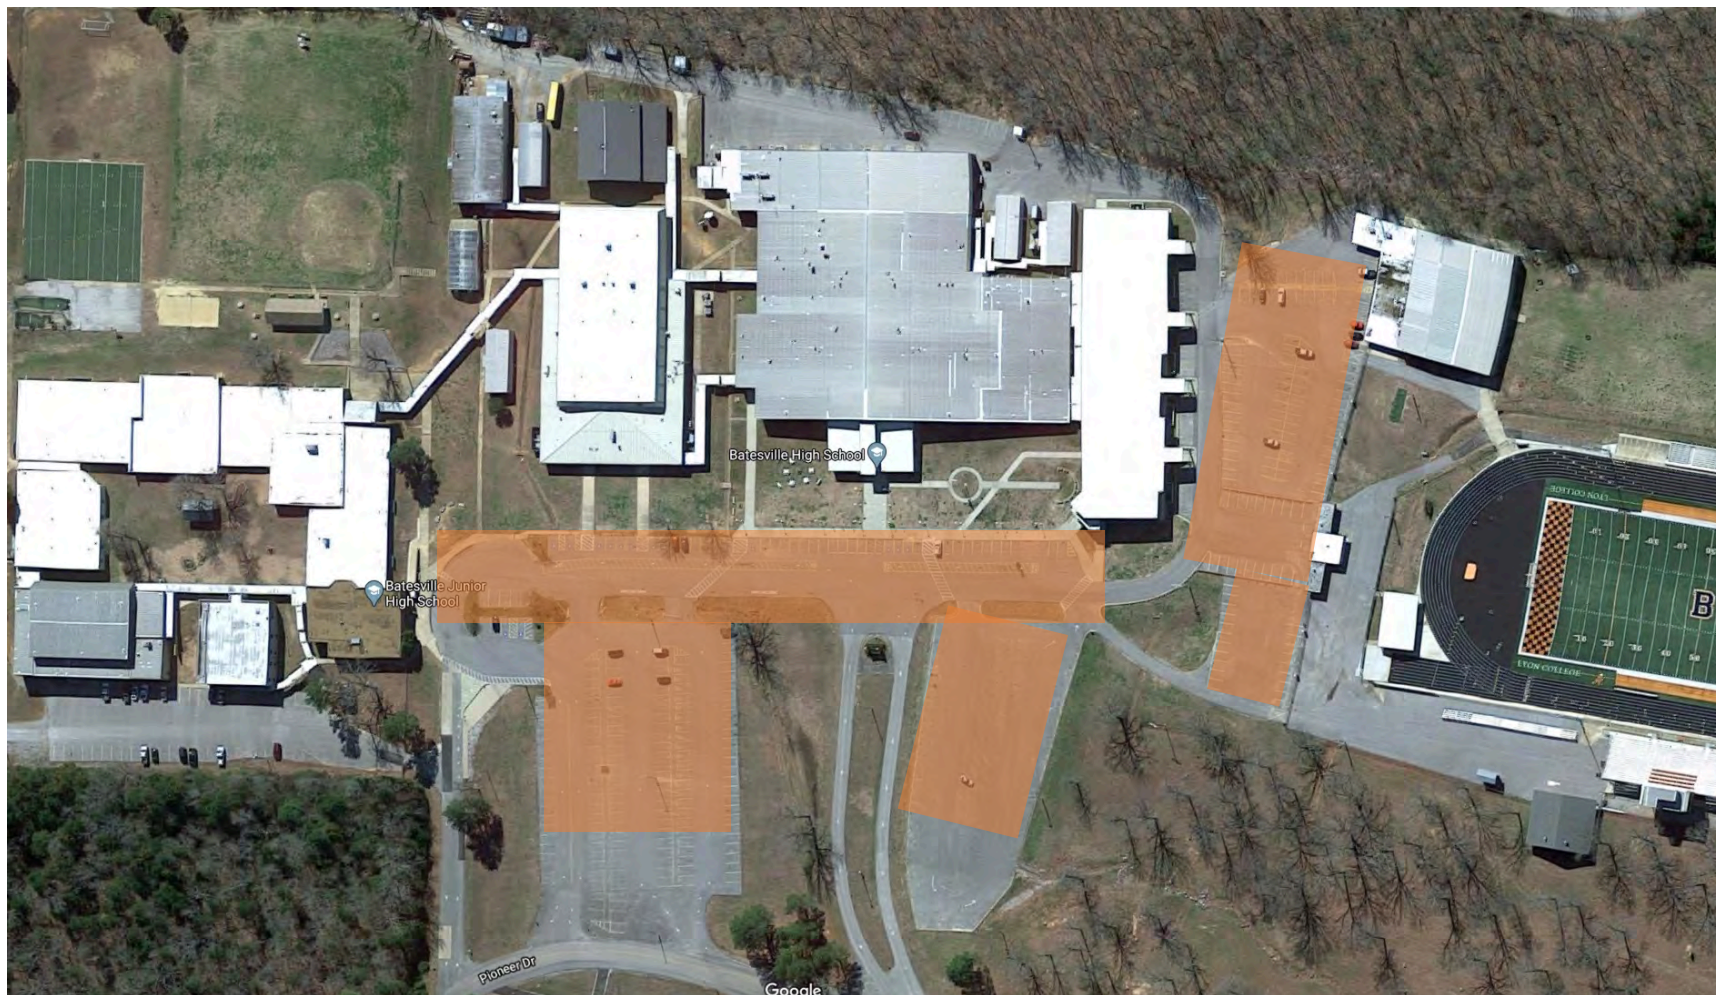

UACCB Wireless Coverage Map

Batesville High School and Batesville Junior High School

Please note: The highlighted areas at each campus locations are the best locations for wireless access after school hours or during other school closures. Please be mindful if you are using these areas during regular school hours that students are present and their safety is our priority. All internet access at our sites are CIPA compliant.

Public and After-Hours/Closure Wireless Access

West Elementary

Eagle Mountain Elementary

Please note: The highlighted areas at each campus locations are the best locations for wireless access after school hours or during other school closures. Please be mindful if you are using these areas during regular school hours that students are present and their safety is our priority. All internet access at our sites are CIPA compliant.

BRADFORD PUBLIC SCHOOLS

Cave City High School WiFi Access For UACCB Students

The front parking lot shaded in red will be the designated area for UACCB students to access WiFi. Additionally the area in front of the building where visitors park during a normal school day should also be utilized. The closer you are to the building the better your reception will be.

SOUTHSIDE SCHOOL DISTRICT

PUBLIC WIFI ACCESS

Southside Elementary 2460 Batesville Blvd

WIFI access in rear
parking lot.

Southside Middle School 70 Scott Drive

WIFI access in PE
Building / Softball
parking lot.