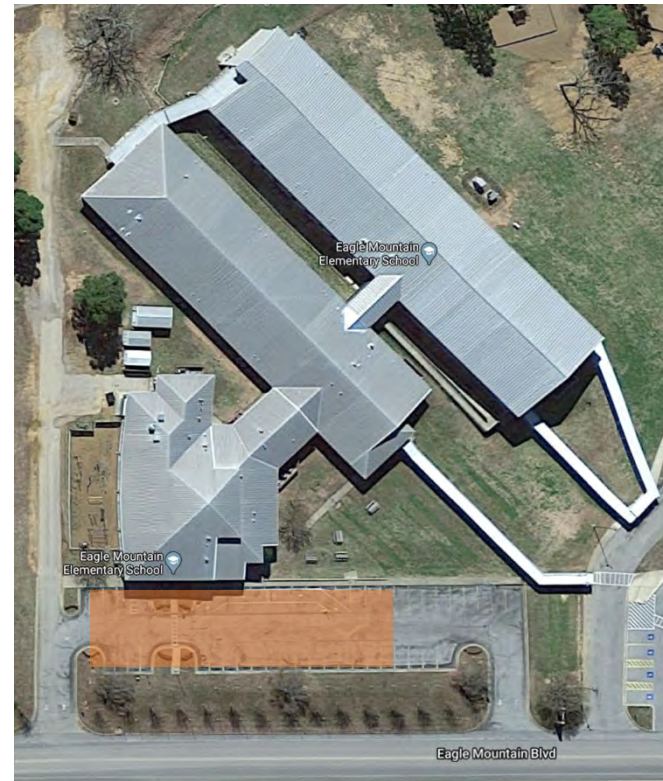

UACCB Wireless Coverage Map

Batesville High School and Batesville Junior High School

Please note: The highlighted areas at each campus locations are the best locations for wireless access after school hours or during other school closures. Please be mindful if you are using these areas during regular school hours that students are present and their safety is our priority. All internet access at our sites are CIPA compliant.

Public and After-Hours/Closure Wireless Access

West Elementary

Eagle Mountain Elementary

Please note: The highlighted areas at each campus locations are the best locations for wireless access after school hours or during other school closures. Please be mindful if you are using these areas during regular school hours that students are present and their safety is our priority. All internet access at our sites are CIPA compliant.